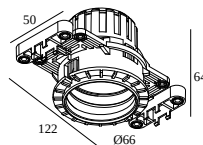

MOUNTING KIT MINI DEEP RINGO II TRIMLESS

19410 0010

[View on website](#)

General info

LOCATION	indoor
CUTOUT SHAPE/SIZE (MM)	round - 68
THICKNESS OF MOUNTING SURFACE (MM)	12,5 or 25
WEIGHT (KG)	0.2

For detailed installation instructions, please consult the manual : [19410_0010_HAND.pdf](#)

WHERE USED

19439 9230 MINI DEEP RINGO II TRIMLESS 92737

19439 9330 MINI DEEP RINGO II TRIMLESS 93037

Notes: